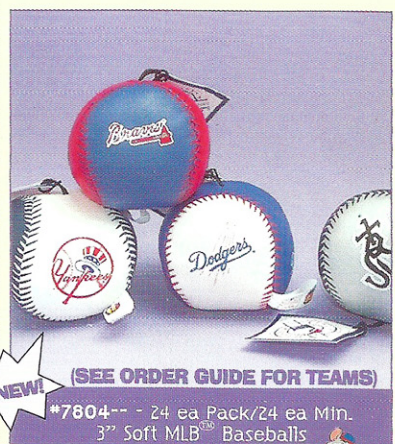

**NOT PICTURED:**  
#2317  
12 ea Pack/36 ea Min.  
Expandable Flashlight  
Sword

#7678 - 2 dz Pack/2 dz Min.  
CEC Pencils 'N Things Holder

#5210 - 48 ea Pack/48 ea Min.  
Wind-Up Insects

**NEW!** (SEE ORDER GUIDE FOR TEAMS)  
#6832-- - 24 ea Pack/24 ea Min.  
4" Soft NBA™ Basketballs