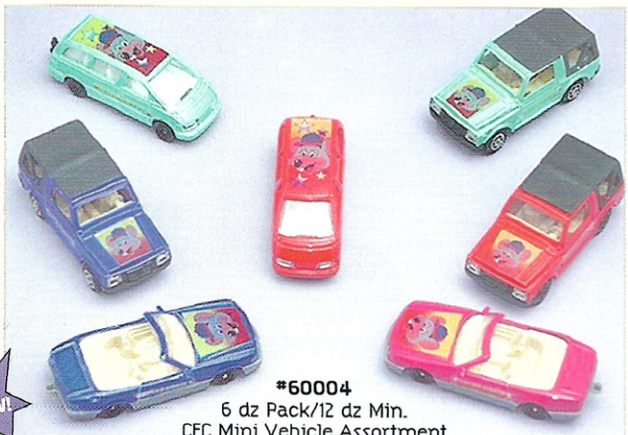

120 TICKETS

NEW!

NEW!

NEW!

Do you use a computer? We can supply our Order Form/Price List on Disk! Just send us your 3.5" PC or Mac floppy & tell us the type of program you use. E-mail Internet access is also available. Call for more info...

Dennis Foland, Inc. 1-800-247-6839