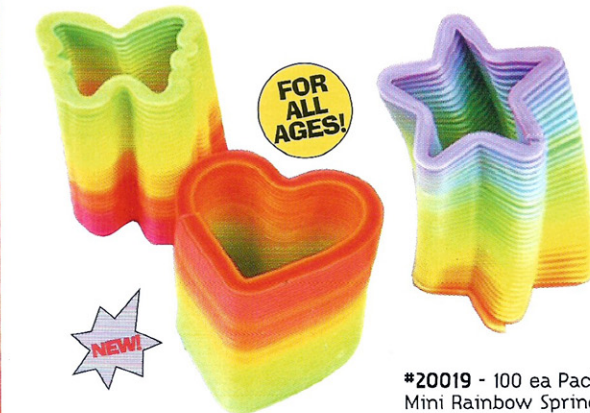

#20023 - 4 dz Pack/8 dz Min.
Hot Color Construction Vehicles

FOR ALL AGES!

NEW!