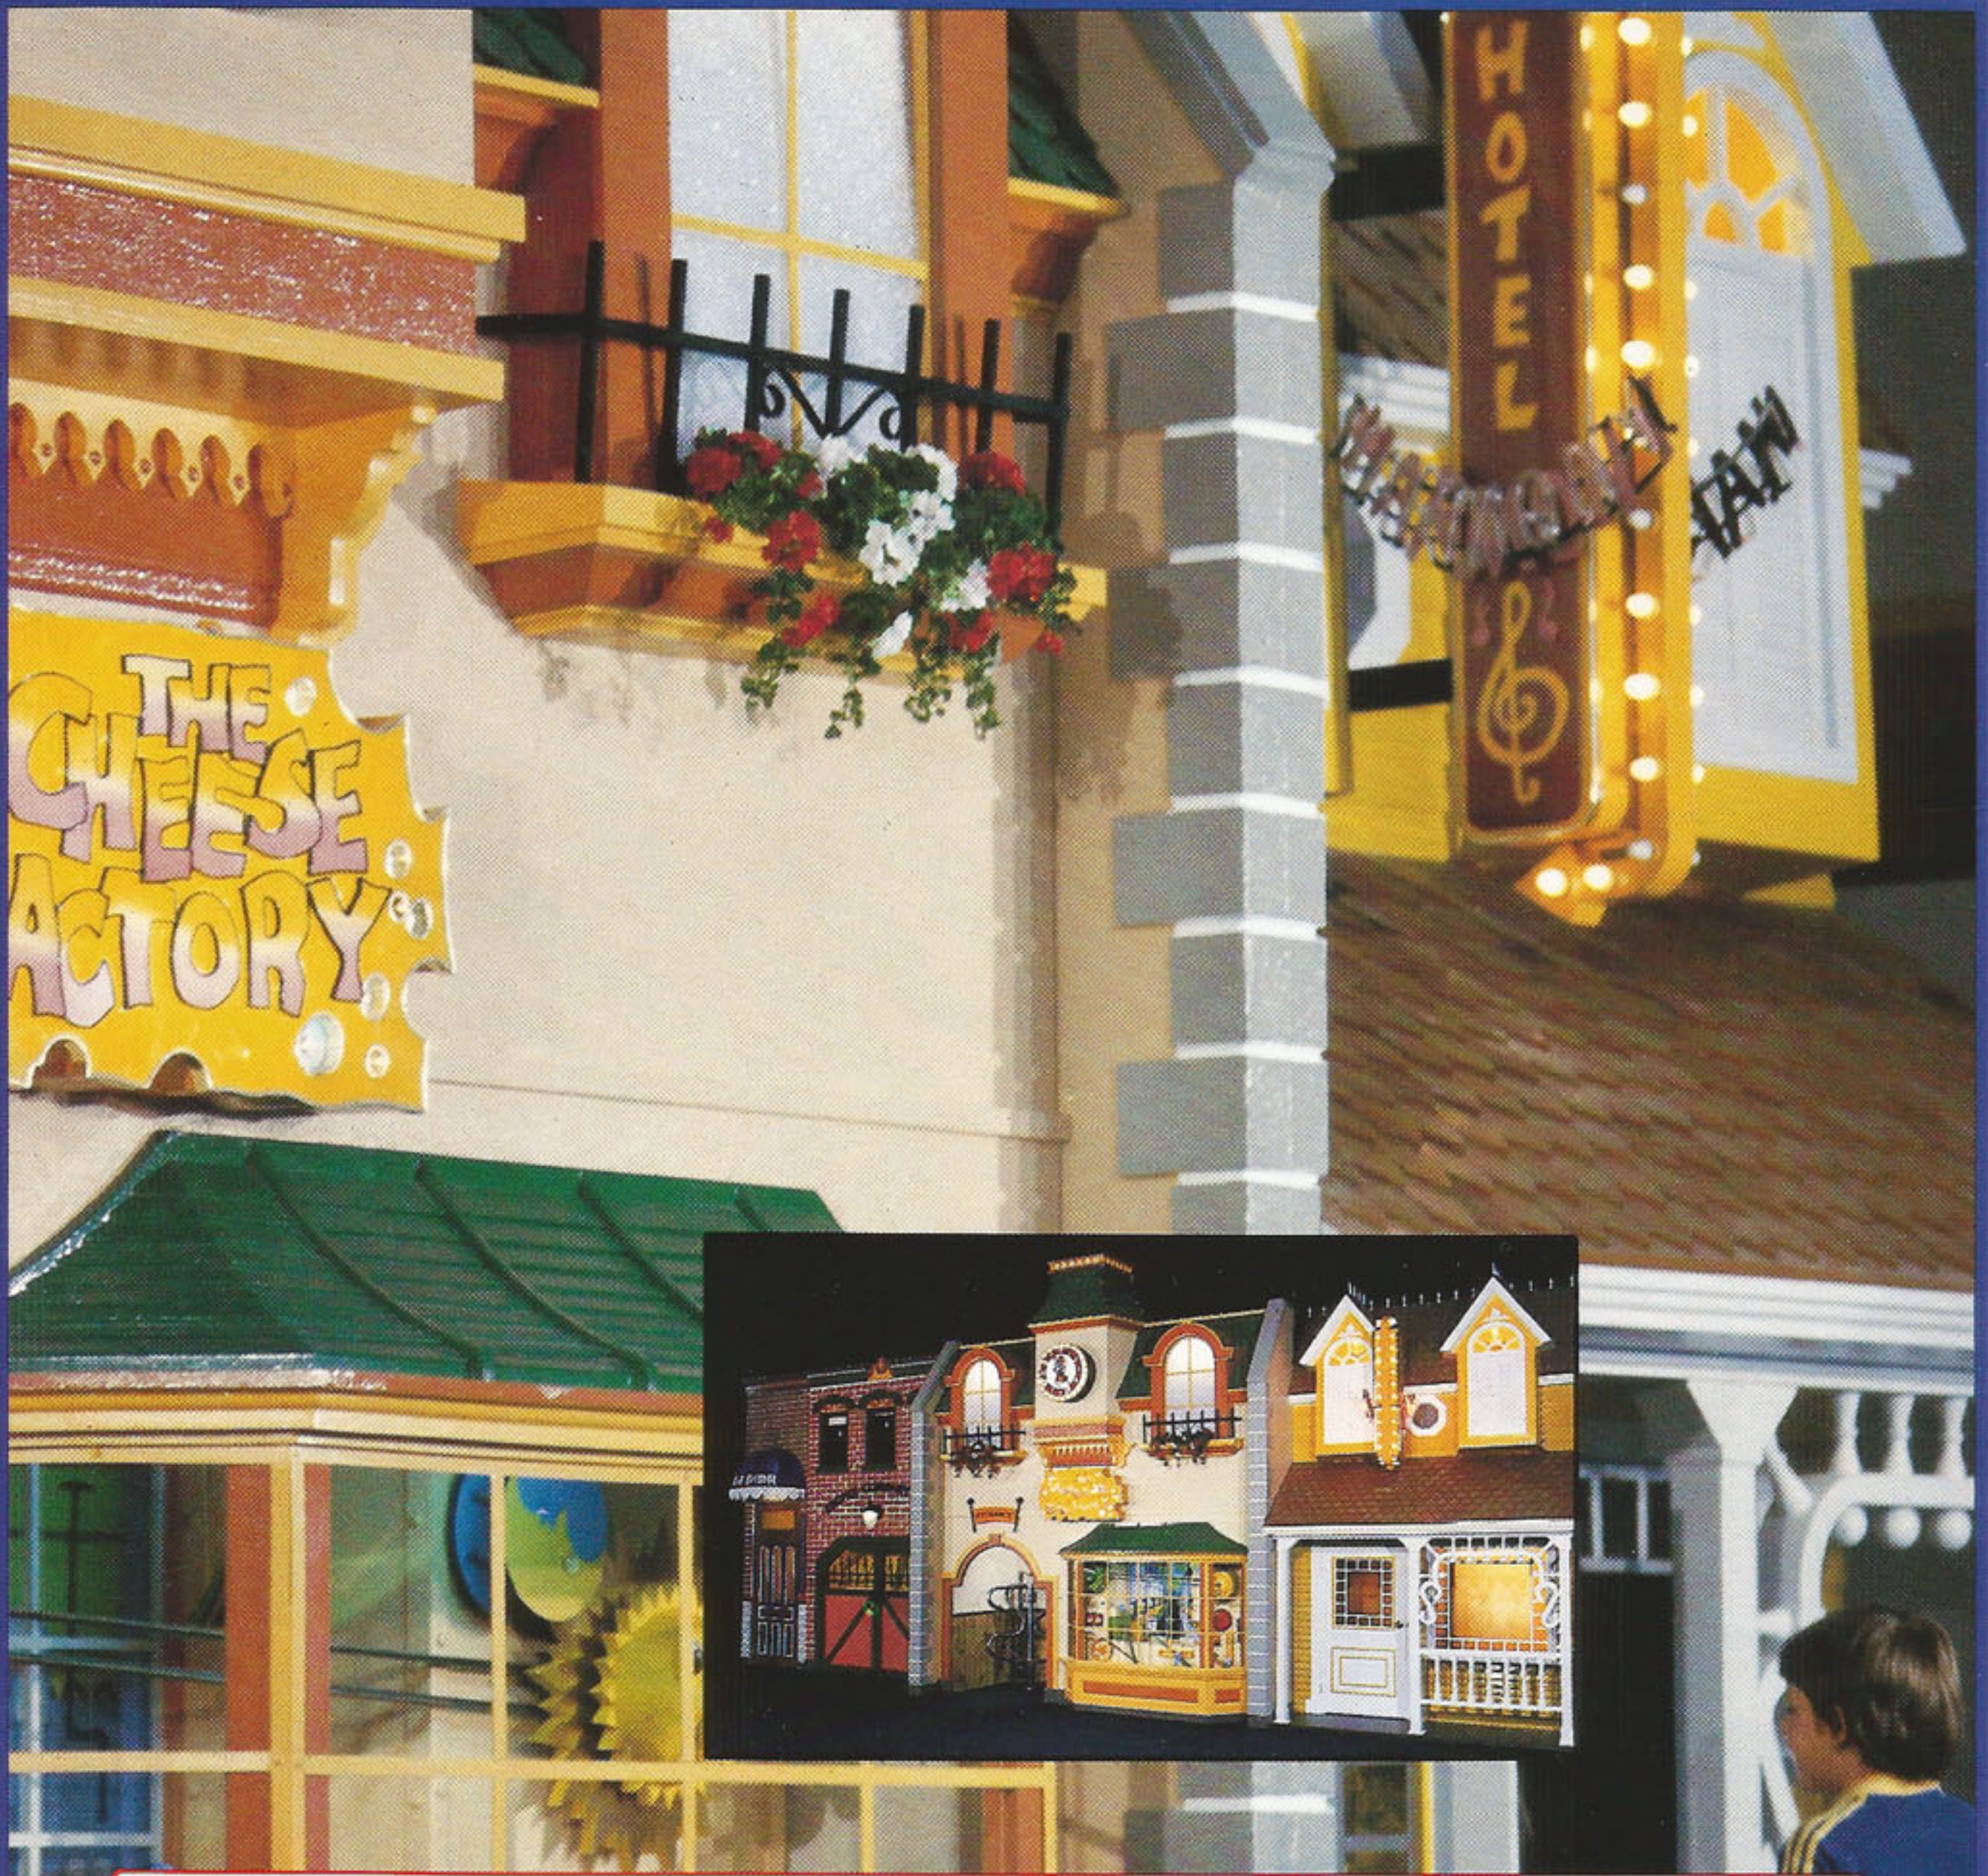

Cheese E. Street

Cheese E. Street is one of our most exciting projects ever. The colorful store front facade is visually striking. A clever animated display runs in the Cheese Factory window. Children enter through a coin operated turnstile and can play inside on spiral and tube slides, a rotating barrel of fun and three levels of climb and crawl ladders, stairs, and passages.

- No labor required for operation.
- Coin operated turnstile.
- Creates fantasy environment in restaurant.
- Pre-fab modular units for easy onsite assembly.
- Continual playing exterior music.
- Needs space of only 12' to 15' high, 32' wide, & 20' deep.
- Requires 110 volts and air.

© Pizza Time Theatre 1982