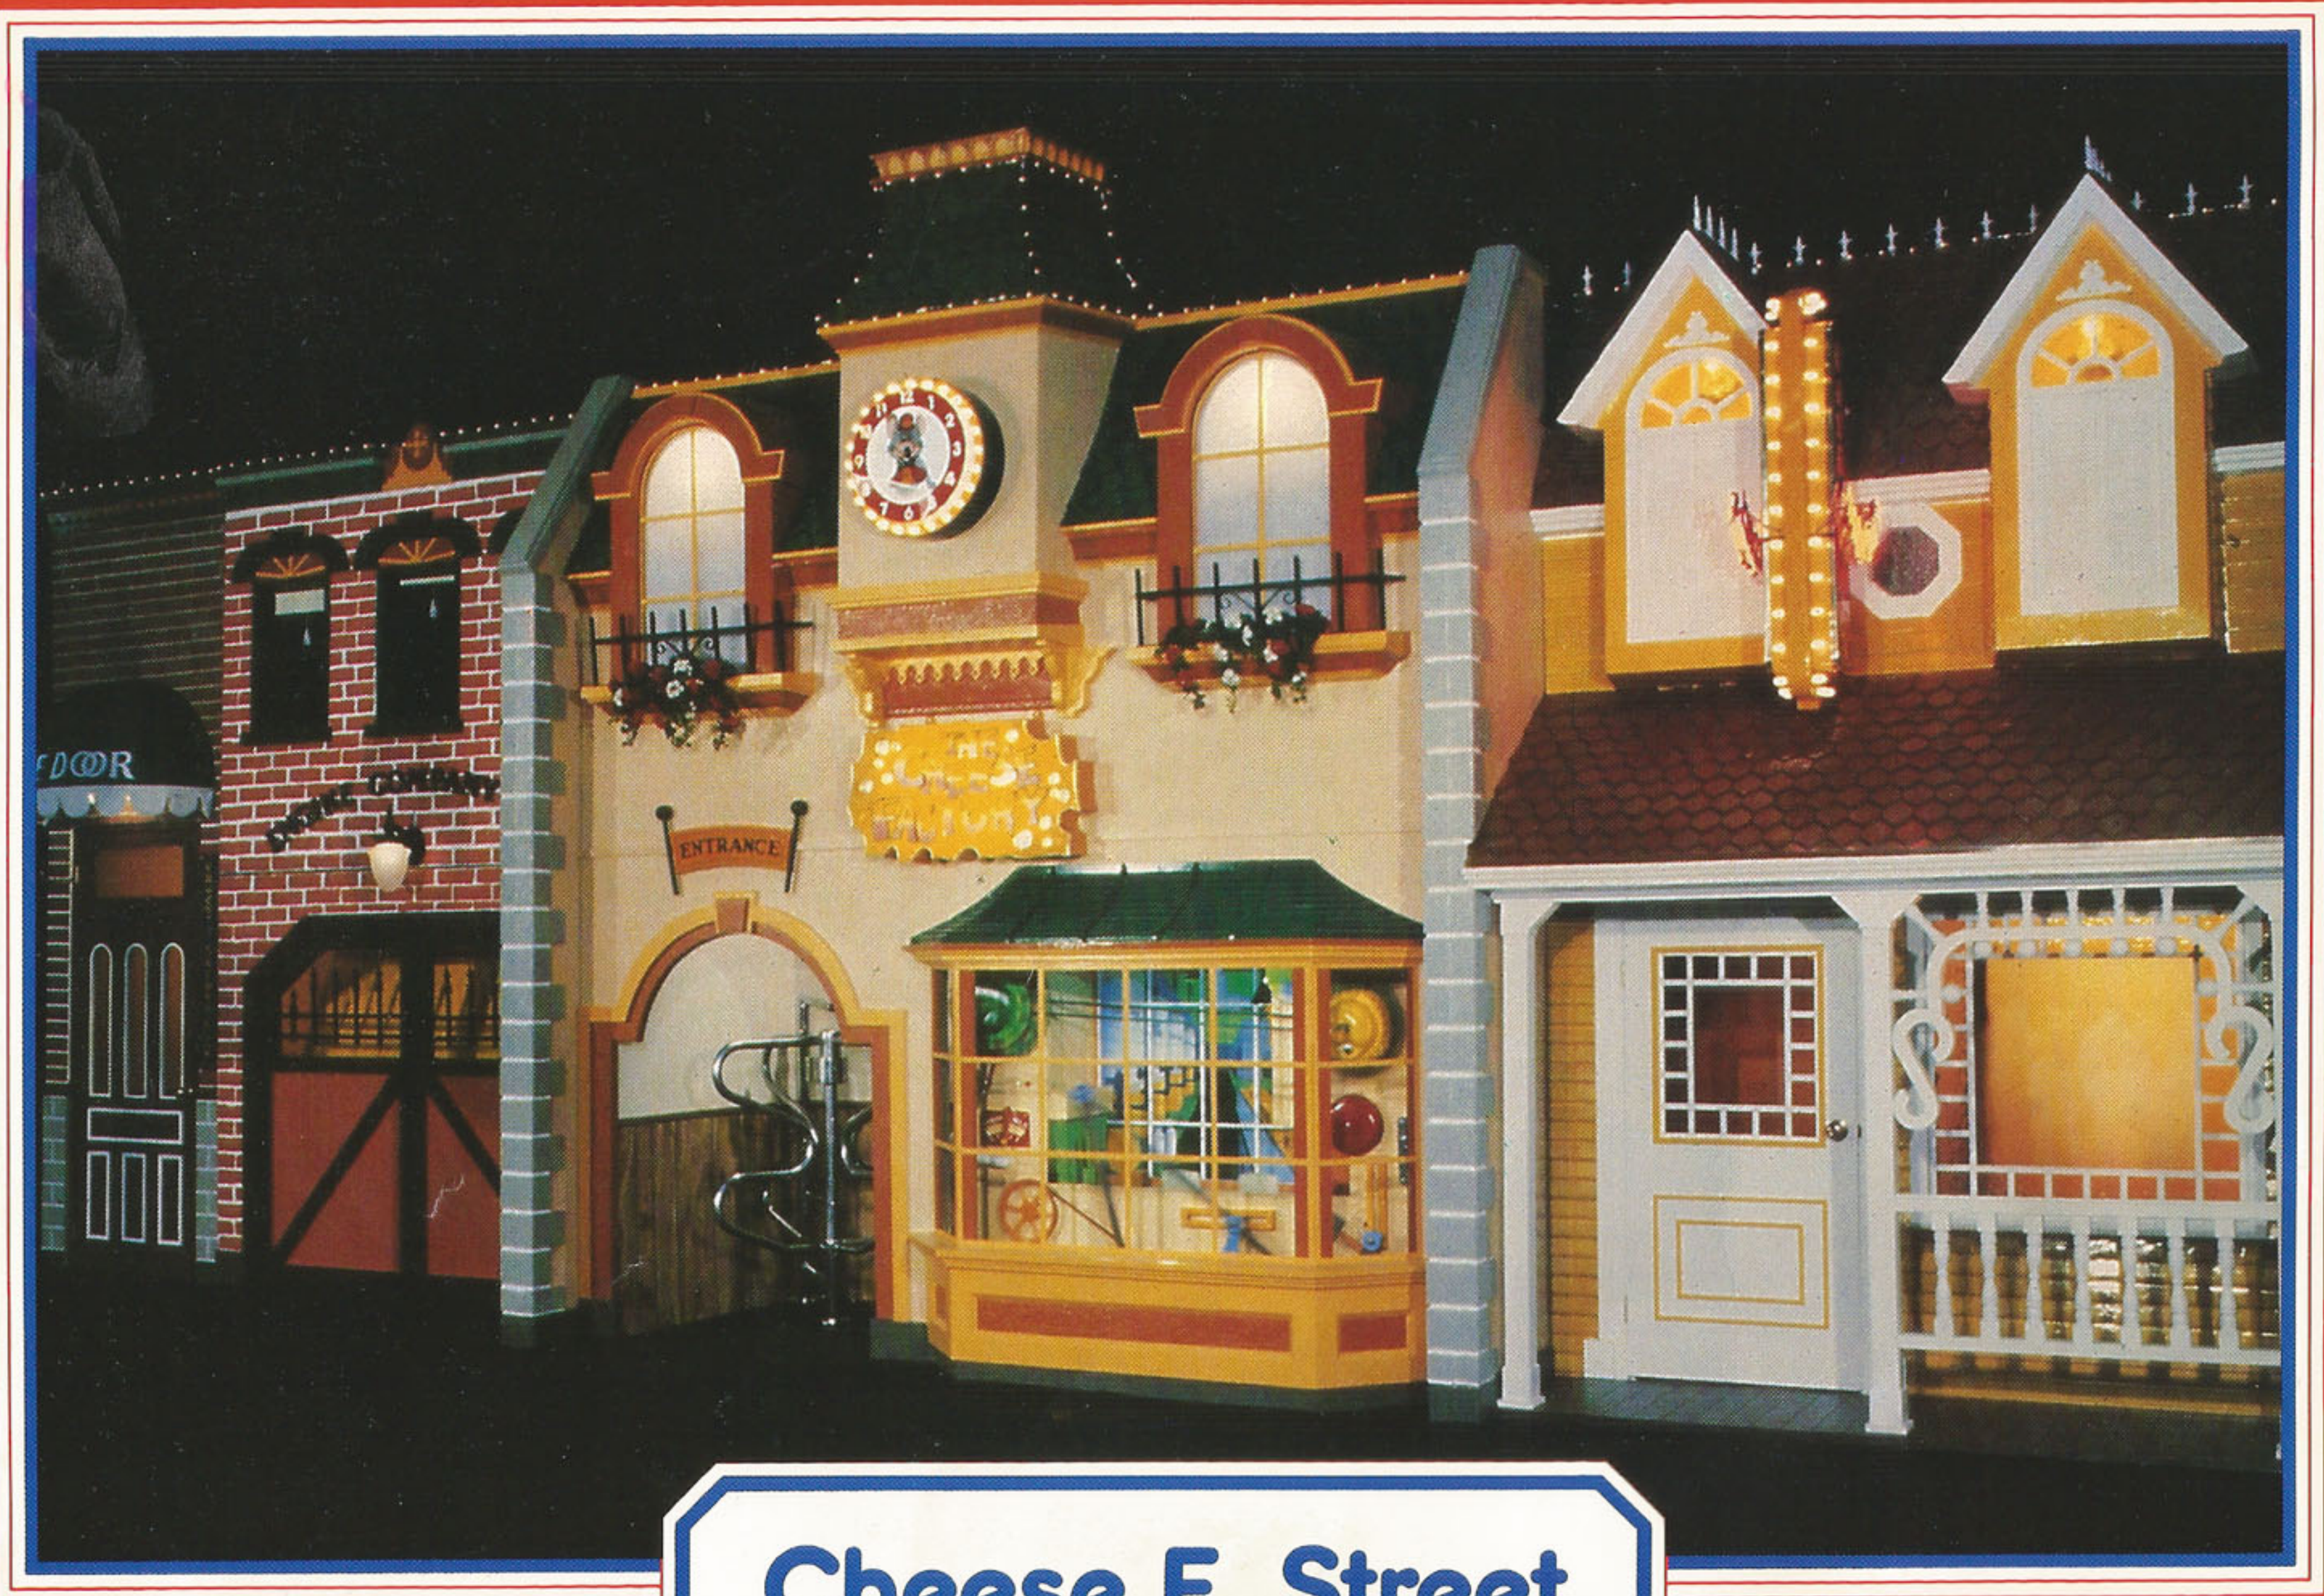

Cheese E. Street