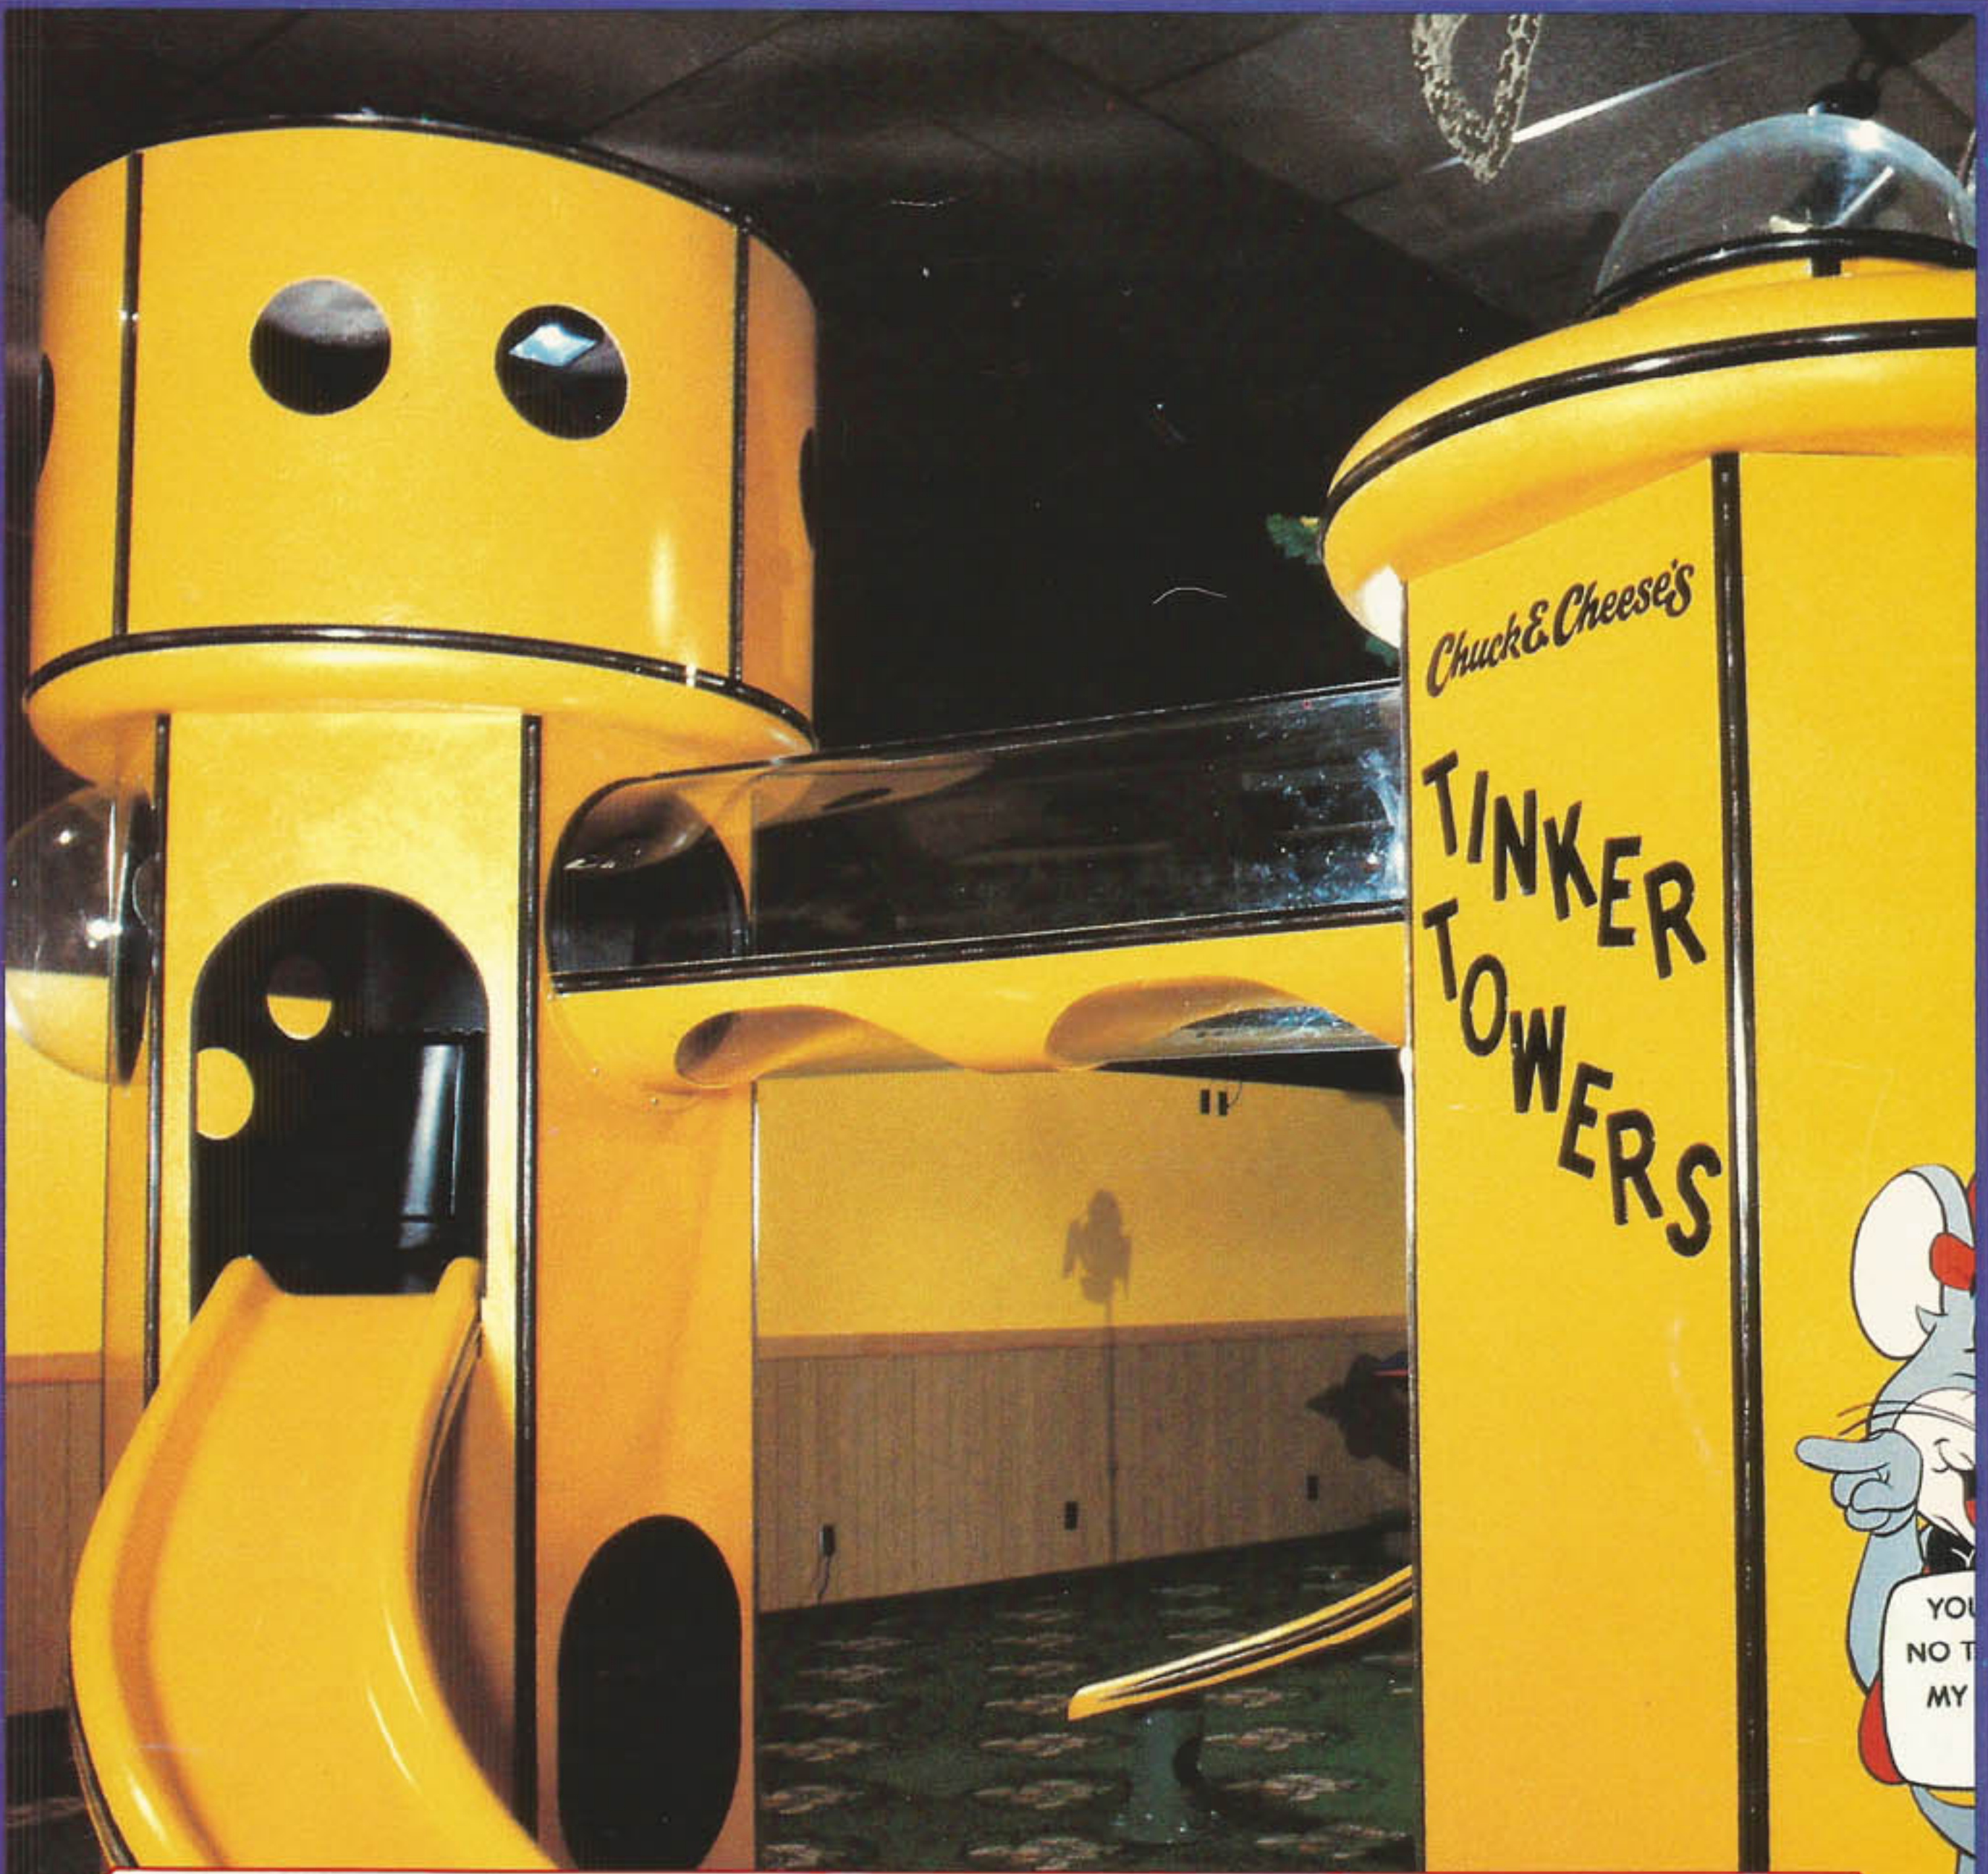

B.B. Bubbles

B.B. Bubbles is a dainty addition to the Pizza Time Theatre lineup of really **big** stars. She will delight young and old alike with her saucy, sometimes sultry selection of songs.

- May be a cosmetic change on a standard cabaret character.
- May be purchased as a complete installation package.
- Bubble machine option available.

- May be a cosmetic change on the standard Beagles characters.
- May be purchased as a complete installation package.

Chuck E. Cheese's Tinker Tower

Two striking yellow gel-kote fiberglass towers rise 12 feet and are connected by a clear plastic crawl tube. Each tower has a four foot high curved slide. Comes complete with its own sound system featuring circus music and bright, happy chaser lights for maximum visibility. Great for little kids.

- Sturdy design and easy maintenance access.
- Easy cleaning surface.
- Large ticket storage with empty warning light.
- Custom Chuck E. Cheese graphics.
- Game colors are coordinated with Pizza Time Theatre interior designs.
- Requires 110 volts.

Chuck E. Cube

Jasper's Soda Pop Stop

This clever device is designed to raise soft drink sales. Encourages patrons to buy extra drinks during their meal. A 12-ounce cup travels along a conveyor belt making stops for crushed ice and any one of six different beverages. Bright, moving graphics and the unique soft drink "show" make Jasper's Soda Pop Stop a real crowd pleaser.