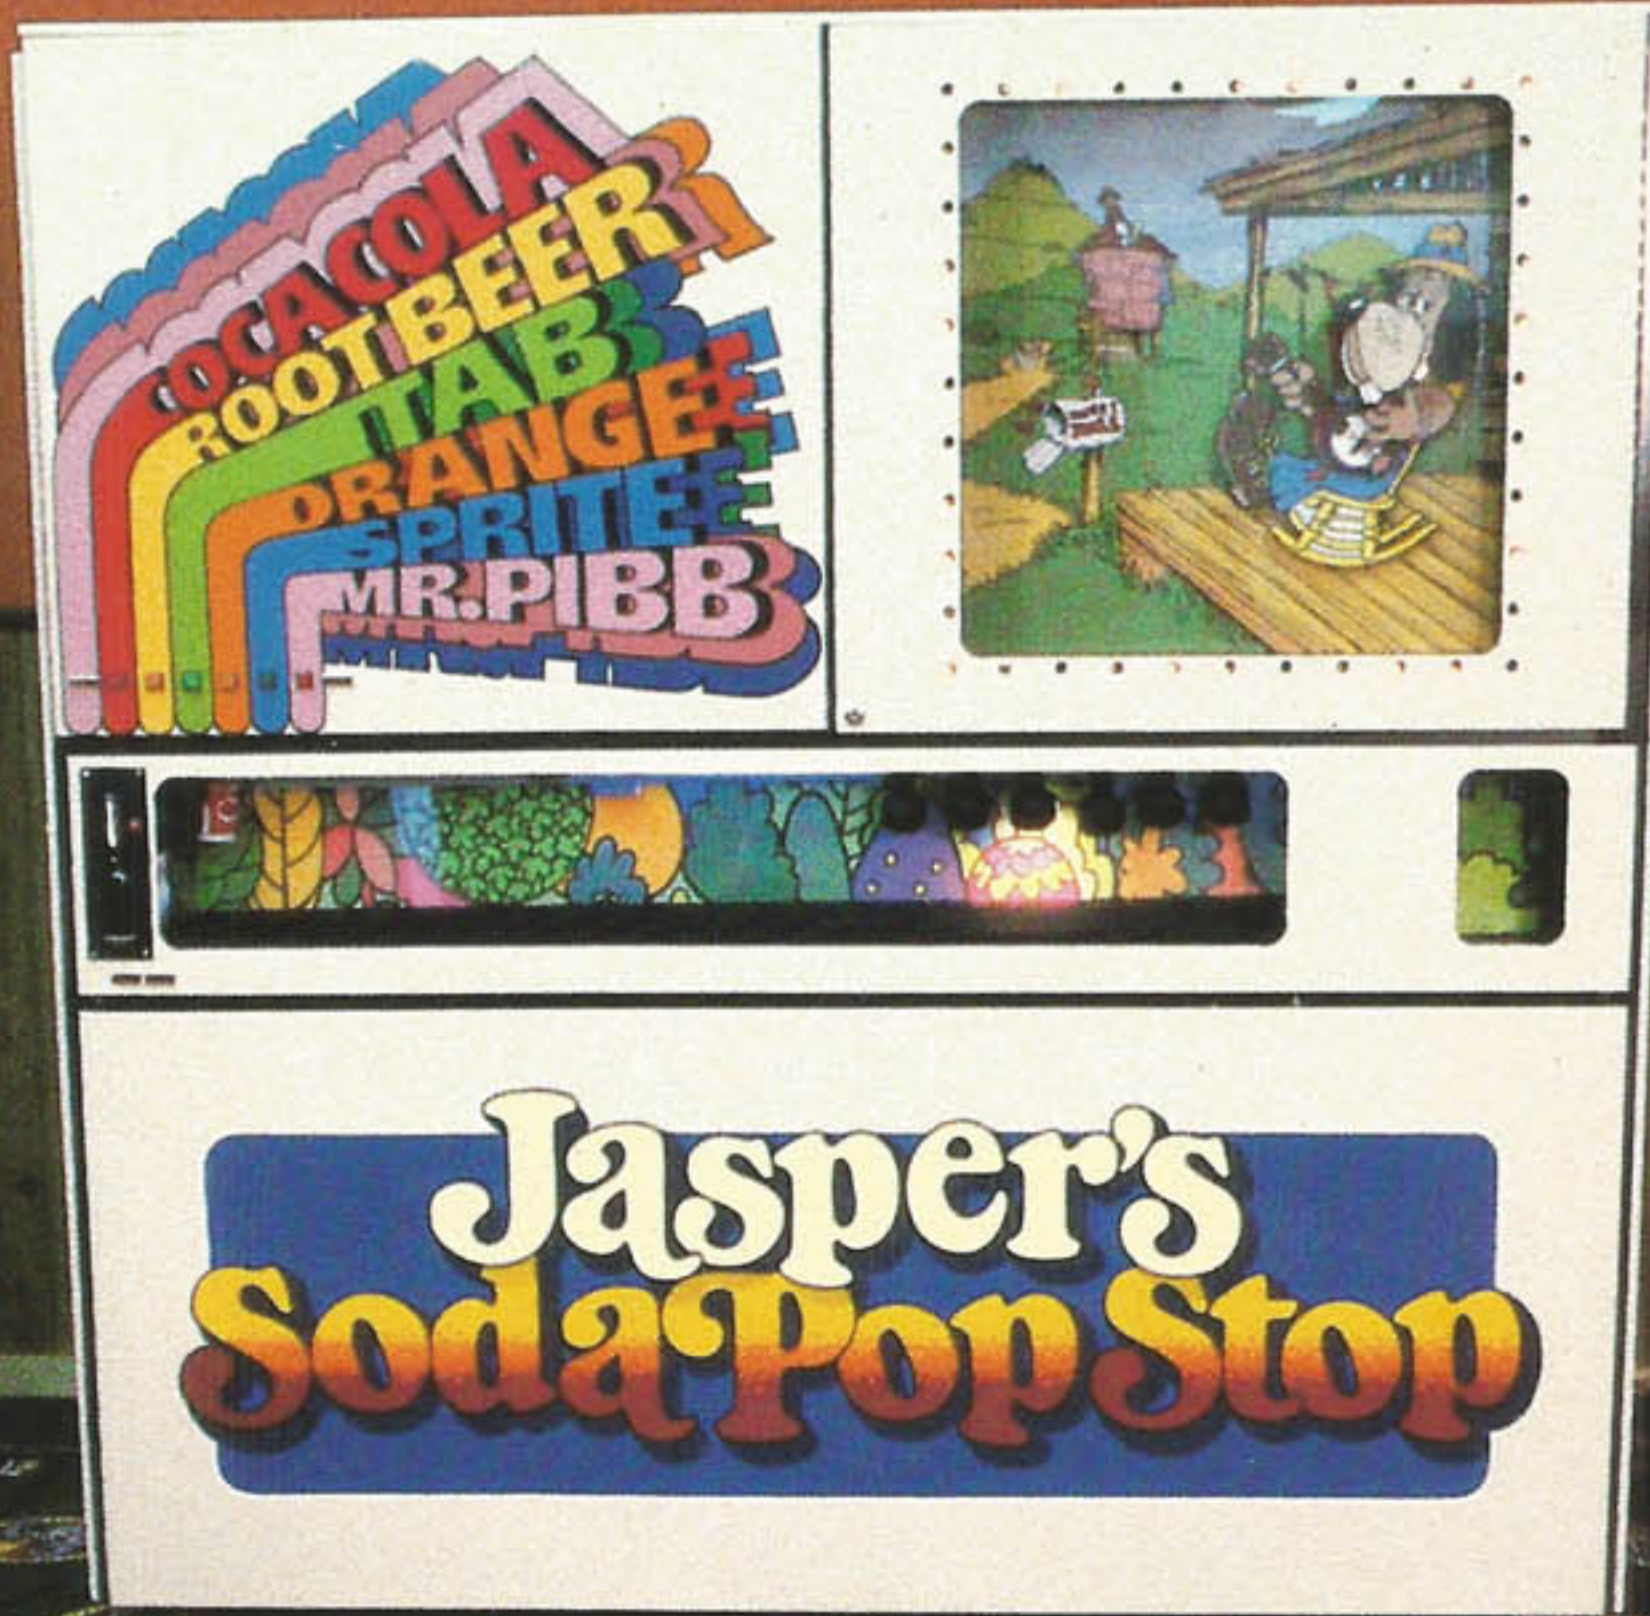

B.B. Bubbles

B.B. Bubbles is a dainty addition to the Pizza Time Theatre lineup of really **big** stars. She will delight young and old alike with her saucy, sometimes sultry selection of songs.

- May be a cosmetic change on a standard cabaret character.
- May be purchased as a complete installation package.
- Bubble machine option available.

- May be a cosmetic change on the standard Beagles characters.
- May be purchased as a complete installation package.

Chuck E. Cheese's Tinker Tower

Two striking yellow gel-kote fiberglass towers rise 12 feet and are connected by a clear plastic crawl tube. Each tower has a four foot high curved slide. Comes complete with its own sound system featuring circus music and bright, happy chaser lights for maximum visibility. Great for little kids.

- Additional towers and tubes can be added.
- Permanent, no maintenance, yellow color.
- Modular design, easy installation.
- Requires 110 volts.

Chuck E. Cheese Roll

Bright graphics and nine colored balls make this "bowling type" game great for action fun. Get the ball in the 50 point hole and ring the bell. A digital display lets everyone know the score. High scores win Chuck E. Cheese tickets which can be redeemed for prizes.

Chuck E. Cube

Jasper's Soda Pop Stop

This clever device is designed to raise soft drink sales. Encourages patrons to buy extra drinks during their meal. A 12-ounce cup travels along a conveyor belt making stops for crushed ice and any one of six different beverages. Bright, moving graphics and the unique soft drink "show" make Jasper's Soda Pop Stop a real crowd pleaser.